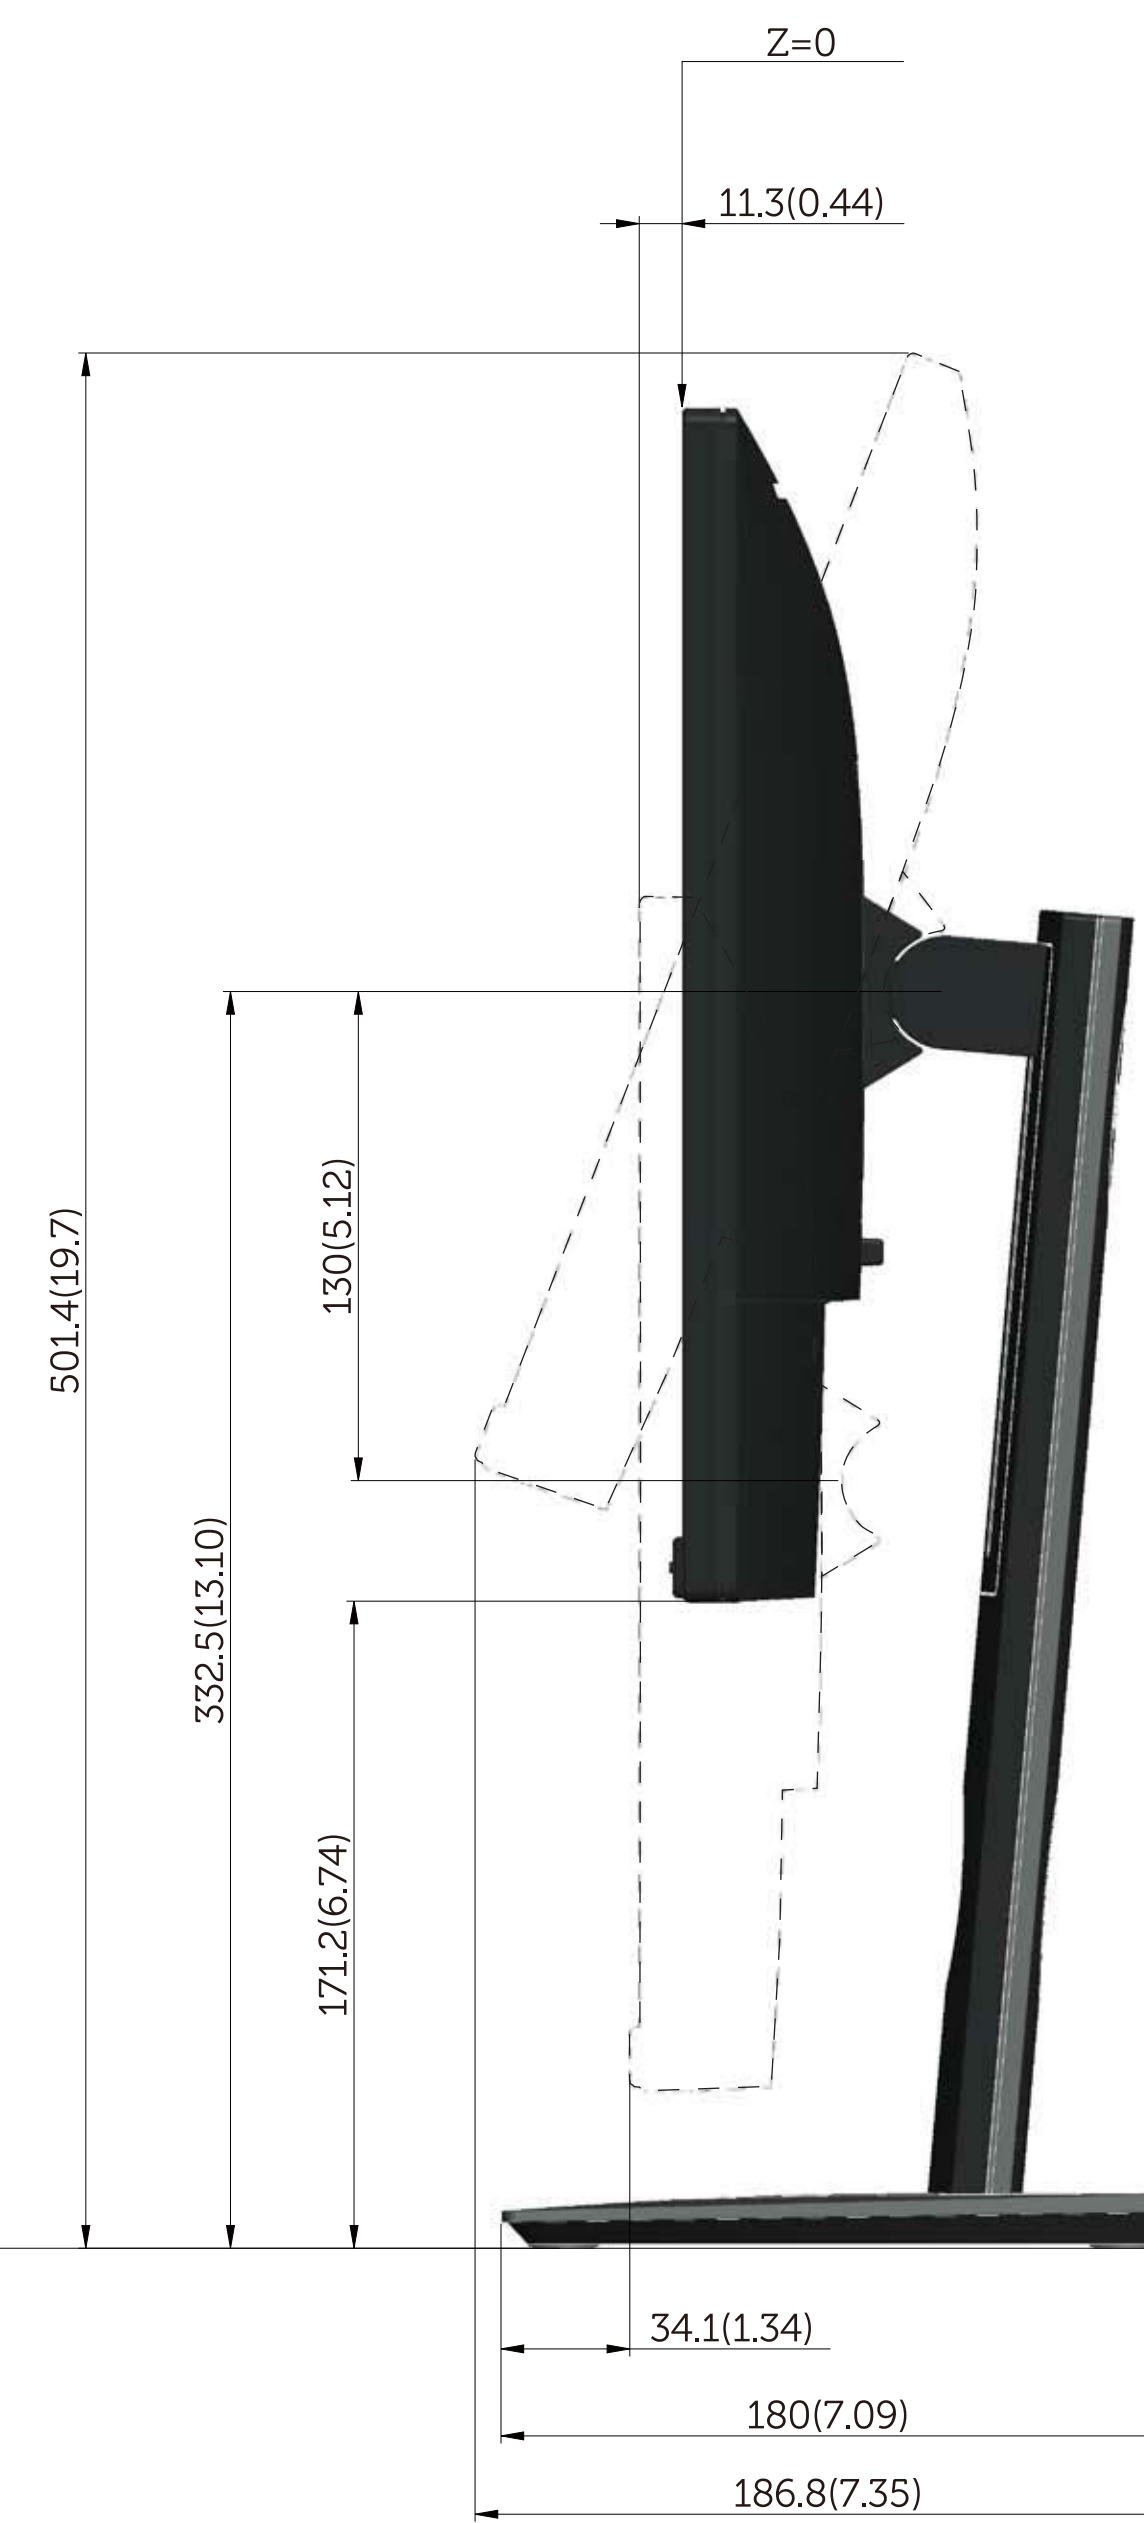

# SP2318H Outline Dimension

Nominal Dimension  
Unit: mm(inch)

# SP2418H Outline Dimension

Nominal Dimension  
Unit: mm(inch)